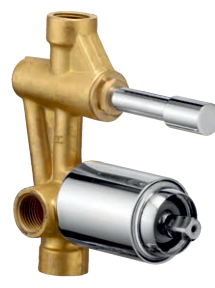

**Concealed Inner Body 46mm
for 5 Way Divertor High Flow**
CAT NO. JDS-1001

**Concealed Inner Body 46mm
for 4 Way Divertor High Flow**
CAT NO. JDS-1002

**Concealed Inner Body 40mm
for 4 Way Divertor High Flow**
CAT NO. JDS-1003

Divertor Plate & Knob (Eva)
CAT NO. JEV-126

Divertor Plate & Knob (Feel)
CAT NO. JFE-126

Divertor Plate & Knob (Skipe)
CAT NO. JSK-126

Divertor Plate & Knob (Cute)
CAT NO. JCU-126

Divertor Plate & Knob (Grace)
CAT NO. JGR-126

Plain Spout Grace
CAT NO. JDS-1004

Tip Ton Spout Grace
CAT NO. JDS-1005

Plain Spout Eva
CAT NO. JDS-1006

Tip Ton Spout Eva
CAT NO. JDS-1007

Plain Spout Skipe
CAT NO. JDS-1008

Plain Spout Mini Cute
CAT NO. JDS-1009

Plain Spout Cute
CAT NO. JDS-1010

Tip Ton Spout Cute
CAT NO. JDS-1011