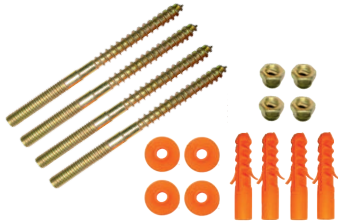

**RACK BOLTS**

**Rack Bolt For EWC**

Cat No.  
JFA-1001

**MS Rack Bolt with ABS Cap**

Cat No.	Size
JFA-1002	5/8" x 6"
JFA-1002A	5/8" x 9"

**CP Rack Bolt with Elkey Bolt SS**

Cat No.	Size
JFA-1006	SS

**Rack Bolt SS With BRASS CAP**

Cat No.	Size
JFA-1003	5/8"X6"
JFA-1003A	5/8"X9"

**Rack Bolt For Wash Basin with Cap**

Cat No.	Size
JFA-1005	MS
JFA-1005A	SS

**URINALS**

**Urinal Spreader Regular**  
CAT NO.  
JUA-1001

**Urinal Spreader Sleek**  
CAT NO.  
JUA-1002

**Urinal Waste Coupling**  
CAT NO.  
JUA-1003

**Push Cock Urinal**  
CAT NO.  
JUA-1004

**Self Closing Urinal Push Cock**  
CAT NO.  
JUA-1005

**Urinal Push Cock Male End**  
CAT NO.  
JUA-1006

**Self Closing Push Cock**  
CAT NO.  
JUA-1007