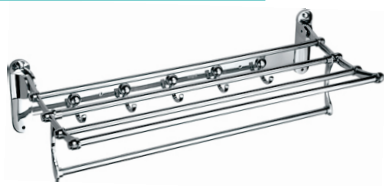

SS Corner Skipe
Cat No.
JSH-1001

SS Glass Corner Sleek
Cat No.
JSH-1002

SS Glass Corner Spa
Cat No.
JSH-1003

SS Glass Shelf Grace (Rose Gold)
Cat No.
JSH-1004

SS Glass Shelf Grace (SS)
Cat No.
JSH-1004A

SS Glass Shelf Pearl
Cat No. | Size
JSH-1005 | 5"x12"
JSH-1005A | 5"x15"

SS SHELFB 3 IN 1
Cat No.
JSH-1006

TOWEL RACKS

Opal (SS 304)
Cat No.
JTRR-1001

Aster
Cat No.
JTRR-1002

SS SHELFB RACK
Cat No. | Size
JSH-1007 | Single
JSH-1007A | Double

SLIDE BAR

Slide Bar
Cat No.
JSB-1001

TOWEL RODS

Skipe (SS)
Cat No.
JTR-1001

Spa (SS)
Cat No.
JTR-1002

Sleek (SS)
Cat No.
JTR-1003

Cute
Cat No.
JSD-1001

Opal
Cat No.
JSD-1002

Riva
Cat No.
JSD-1003

Solo
Cat No.
JSD-1004

Grace
Cat No.
JSD-1005